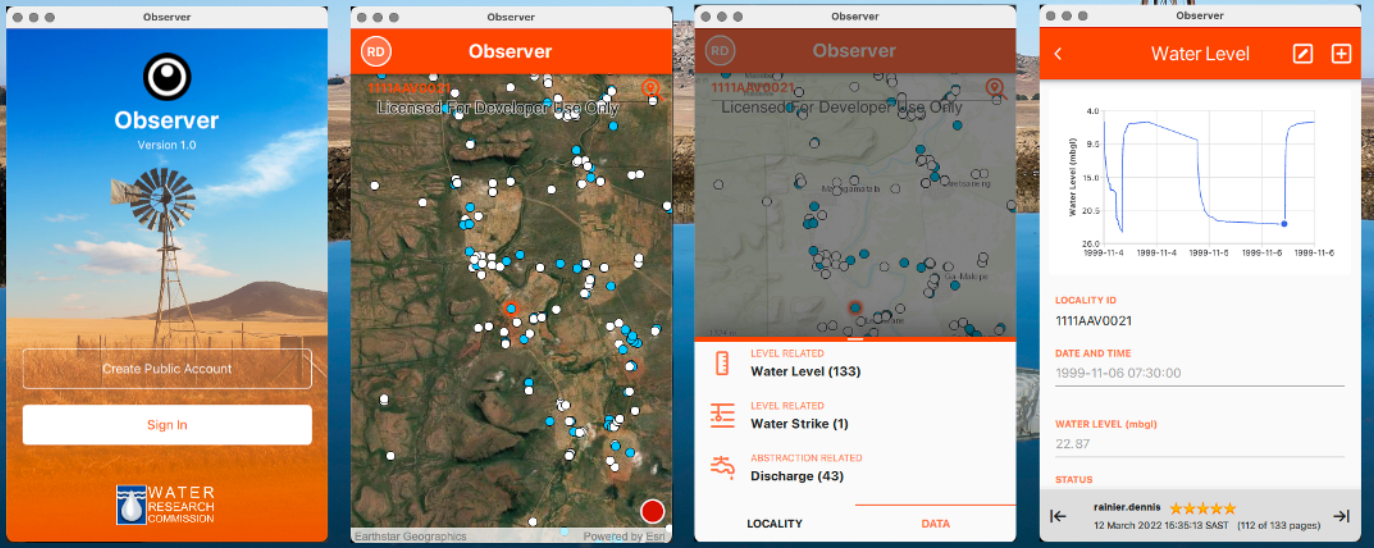

Observer Demonstration

You are invited to attend a demonstration of the Observer mobile application developed for borehole monitoring.

Date: 24 March 2022

Time: 10:00 - 13:00

Place: NWU, Potchefstroom Campus, Building G23A, Room 102

The Observer app was designed to engage anyone interested to assist in monitoring boreholes and capturing associated information. The app also allows the capturing of rainfall data and promote the sharing of data for better management of our groundwater resources.

Due to COVID regulations, access to the campus will only be granted through the main gate. Your name will be on the list at the security gate.

Building G23A
GPS:
26° 41' 08.58" S
27° 05' 40.30" E

RSVP

Rainier Dennis