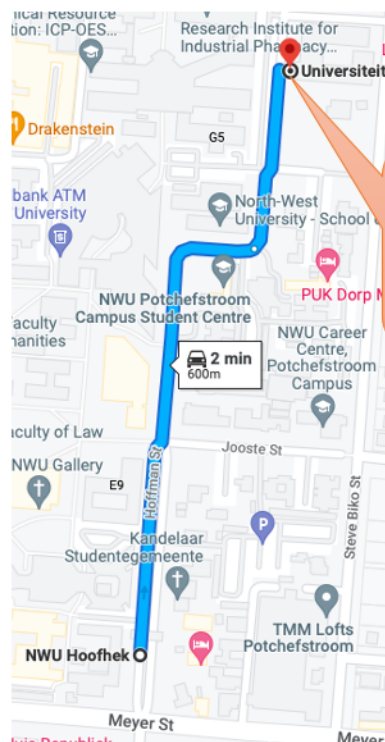

Observer Demonstration

You are invited to attend a demonstration of the Observer mobile application developed for borehole monitoring.

Date: 24 March 2022

Time: 10:00 - 13:00

Place: NWU, Potchefstroom Campus, Building G23A, Room 102

The Observer app was designed to engage anyone interested to assist in monitoring boreholes and capturing associated information. The app also allows the capturing of rainfall data and promote the sharing of data for better management of our groundwater resources.

Due to COVID regulations, access to the campus will only be granted through the main gate. Your name will be on the list at the security gate.

Building G23A
GPS:
26° 41' 08.58" S
27° 05' 40.30" E

RSVP

Rainier Dennis